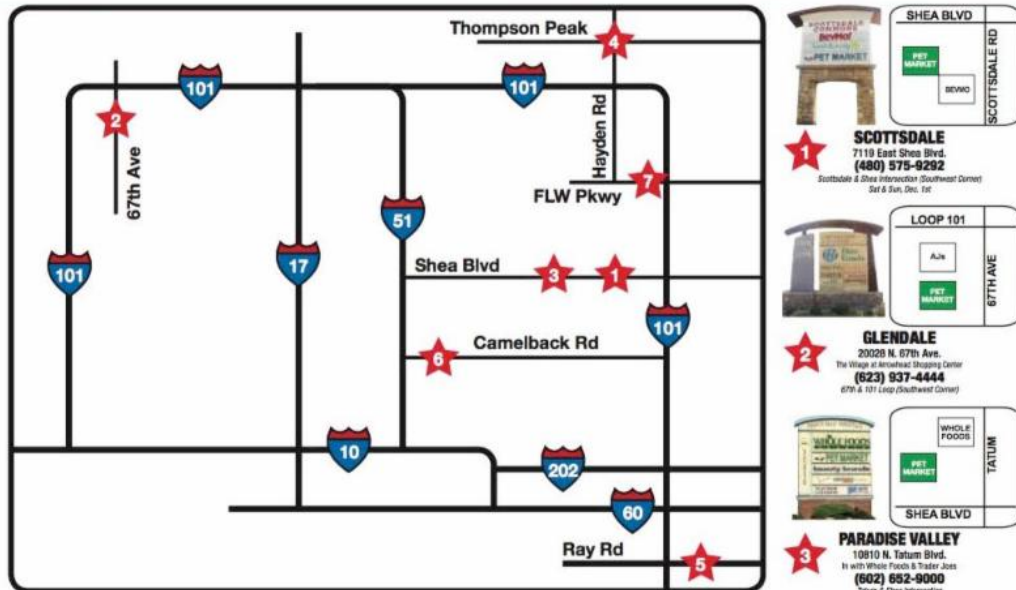

Experience the In-Store Difference

- Knowledgeable, caring people to serve you
- Fresh stock delivered weekly
- No ordering – available now!
- Hassle-free returns
- Locally Owned & Operated

PET MARKET

My Pet's Choice!

SCOTTSDALE
7110 East Shea Blvd.
(480) 375-9292
Scottsdale & Shea Intersection (Southwest Corner)
Sat & Sun, Dec. 1st

GLENDALE
20025 N. 67th Ave.
The Village at Arrowhead Shopping Center
(623) 937-4444
67th & 101 Loop (Southwest Corner)

PARADISE VALLEY
10810 N. Tatum Blvd.
In with Whole Foods & Trader Joe's
(602) 652-9000
Tatum & Shea Intersection

GRAYHAWK
20511 N. Hayden Rd.
In with Signature Fry's
(480) 963-4500
Thompson Peak & Hayden Intersection

CHANDLER
2515 W. Ray Road
In with Whole Foods
(480) 821-4500
Ray Rd. & 101 Loop

BILTMORE
4719 N 25th St., Suite #A30
In with Whole Foods & Trader Joe's
(602) 954-4000
Town & Country Center
25th St. & Camelback Rd

NORTH SCOTTSDALE
15081 N. Hayden Rd.
Between Peter Piper Pizzeria & Staples
In the Seneca Shopping Center
(480) 596-9292

GRAYHAWK
20511 N. Hayden Rd.
In with Signature Fry's
(480) 963-4500
Thompson Peak & Hayden Intersection

CHANDLER
2515 W. Ray Road
In with Whole Foods
(480) 821-4500
Ray Rd. & 101 Loop

NORTH SCOTTSDALE
15081 N. Hayden Rd.
Between Peter Piper Pizzeria & Staples
In the Seneca Shopping Center
(480) 596-9292

Check out our events page www.choicepetmarket.com/events.
We always have live events happening at all of our stores.

To find your brands & special orders call 480-249-9656