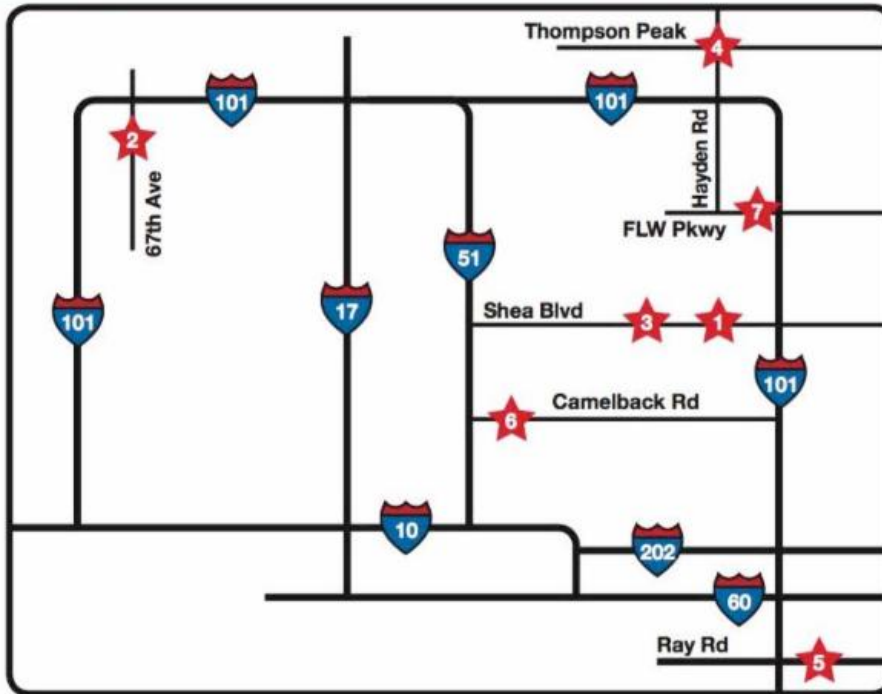

PET MARKET

My Pet's Choice!

1
SCOTTSDALE
7119 East Shea Blvd.
(480) 575-9292
Scottsdale & Shea Intersection (Southeast Corner)
Sat & Sun, Dec. 1st

2
GLENDALE
2002B N. 67th Ave.
The Village at Arroyo Shopping Center
(623) 937-4444
67th & 101 Loop (Southwest Corner)

3
PARADISE VALLEY
10810 N. Tatum Blvd.
In with Whole Foods & Trader Joe's
(602) 652-9000
Tatum & Shea Intersection

4
GRAYHAWK
20511 N. Hayden Rd.
In with Signature Fry's
(480) 563-4500
Thompson Peak & Hayden Intersection

5
CHANDLER
2915 W. Ray Road
In with Whole Foods
(480) 821-4500
Ray Rd. & 101 Loop

6
BILTMORE
4719 N 20th St., Suite #A30
Next to Whole Foods & Trader Joe's
(602) 954-4000
Town & Country Center
20th St. & Camelback Rd

7
NORTH SCOTTSDALE
15081 N. Hayden Rd.
Between Peter Piper Pizza & Staples
In the Seneca Shopping Center
(480) 596-9292

Check out our events page www.choicepetmarket.com/events.

We always have live events happening at all of our stores.