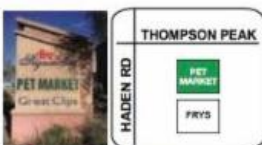

PET MARKET

My Pet's Choice!

1
SCOTTSDALE
7119 East Shea Blvd.
(480) 575-9292
Scottsdale & Shea Intersection (Southeast Corner)
Sat & Sun, Dec. 1st

2
GLENDALE
2002B N. 67th Ave.
The Village at Arroyo Shopping Center
(623) 937-4444
67th & 101 Loop (Southwest Corner)

3
PARADISE VALLEY
10810 N. Tatum Blvd.
In with Whole Foods & Trader Joe's
(602) 652-9000
Tatum & Shea Intersection

4
GRAYHAWK
20511 N. Hayden Rd.
In with Signature Fry's
(480) 563-4500
Thompson Peak & Hayden Intersection