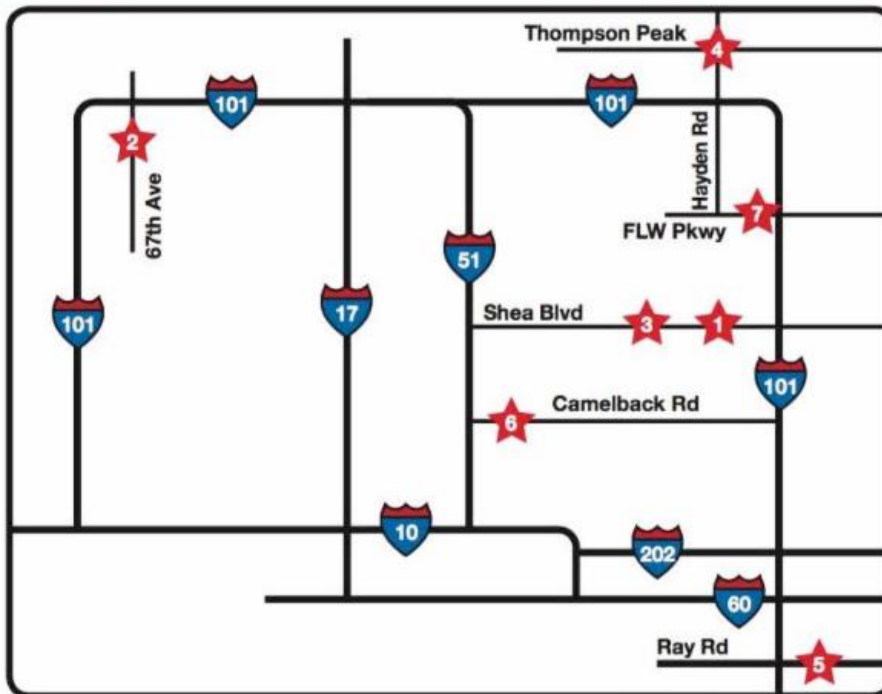

Experience the In-Store Difference

- 🐾 Knowledgeable, caring people to serve you
- 🐾 Fresh stock delivered weekly
- 🐾 No ordering – available now!
- 🐾 Hassle-free returns
- 🐾 Locally Owned & Operated

PET MARKET

My Pet's Choice!

SCOTTSDALE
7119 East Shea Blvd.
(480) 575-9292

GLENDALE

67th & 101 Loop (Southwest Corner)

PARADISE VALLEY

Tatum & Shea Intersection

GRAYHAWK
20511 N. Hayden Rd.
In with Signature Fry's
(480) 563-4500

Thompson Peak & Hayden Intersection

CHANDLER
2915 W. Ray Road
In with Whole Foods
(480) 821-4500

Ray Rd. & 101 Loop

Check out our events page www.choicepetmarket.com/events.

We always have live events happening at all of our stores.

To find your brands & special orders call 480-249-9656