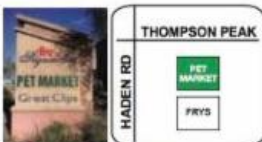

GRAYHAWK
20511 N. Hayden Rd.
In with Signature Fry's
(480) 563-4500

Thompson Peak & Hayden Intersection