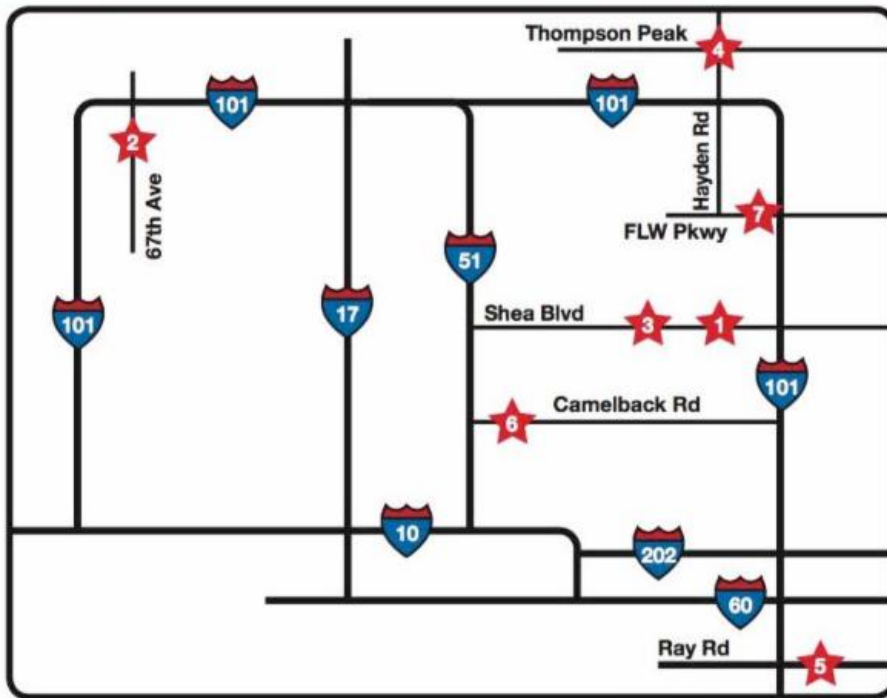

PET MARKET

My Pet's Choice!

1
SCOTTSDALE
7119 East Shea Blvd.
(480) 575-9292
Scottsdale & Shea Intersection (Southwest Corner)
Sat & Sun, Dec. 1st

2
GLENDALE
20026 N. 67th Ave.
The Village at Arcohead Shopping Center
(623) 937-4444
67th & 101 Loop (Southwest Corner)

3
PARADISE VALLEY
10810 N. Tatum Blvd.
It with Whole Foods & Trader Joes
(602) 652-9000
Tatum & Shea Intersection

4
GRAYHAWK
20511 N. Hayden Rd.
It with Signature Fry's
(480) 563-4500
Thompson Peak & Hayden Intersection

5
CHANDLER
2915 W. Ray Road
It with Whole Foods
(480) 821-4500
Ray Rd. & 101 Loop

6
BILTMORE
4719 N 20th St., Suite #A30
Next to Whole Foods & Trader Joe's
(602) 954-4000
Town & Country Center
20th St. & Camelback Rd

7
NORTH SCOTTSDALE
15681 N. Hayden Rd.
Between Peter Piper Pizza & Staples
at the Sonoma Shopping Center
(480) 596-9292

Check out our events page www.choicepetmarket.com/events.

We always have live events happening at all of our stores.