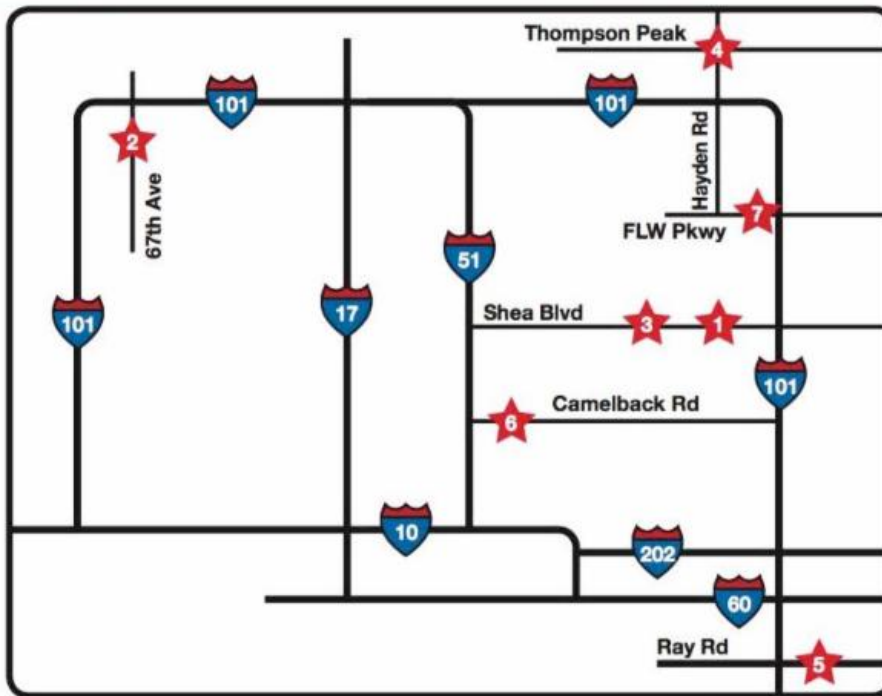

PET MARKET

My Pet's Choice!

SCOTTSDALE
7119 East Shea Blvd.
(480) 575-9292
Scottsdale & Shea Intersection (Southeast Corner)
Sat & Sun, Dec. 1st

GLENDALE
2002B N. 67th Ave.
The Village at Arroyo Shopping Center
(623) 937-4444
67th & 101 Loop (Southwest Corner)

PARADISE VALLEY
10810 N. Tatum Blvd.
It with Whole Foods & Trader Joe's
(602) 652-9000
Tatum & Shea Intersection

GRAYHAWK
20511 N. Hayden Rd.
In with Signature Fry's
(480) 563-4500
Thompson Peak & Hayden Intersection

CHANDLER
2915 W. Ray Road
In with Whole Foods
(480) 821-4500
Ray Rd. & 101 Loop

BILTMORE
4719 N 20th St., Suite #A30
Next to Whole Foods & Trader Joe's
(602) 954-4000
Town & Country Center
20th St. & Camelback Rd.

NORTH SCOTTSDALE
15081 N. Hayden Rd.
Between Peter Piper Pizza & Staples
in the Seneca Shopping Center
(480) 596-9292

Check out our events page www.choicepetmarket.com/events.

We always have live events happening at all of our stores.