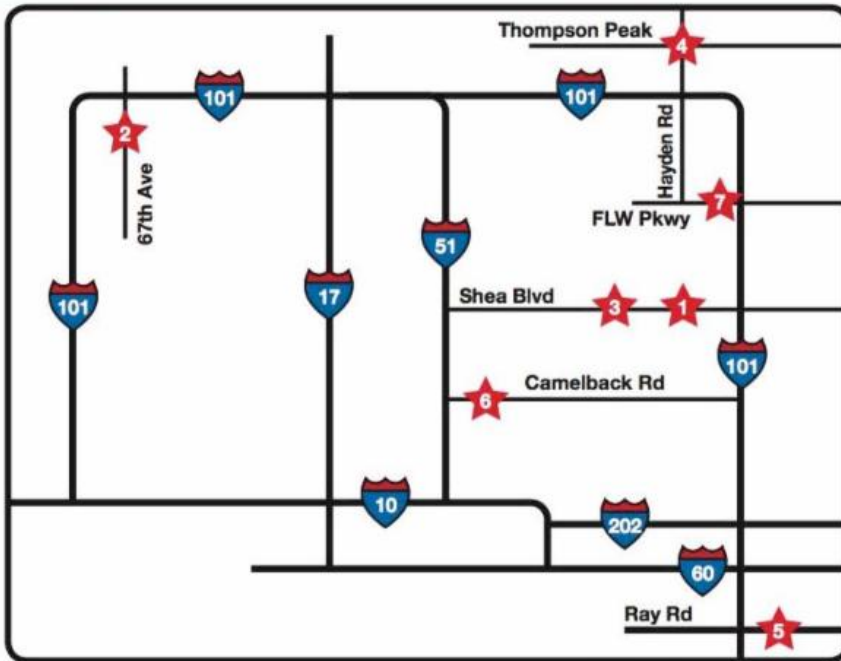

PET MARKET
My Pet's Choice!

SCOTTSDALE
7119 East Shea Blvd.
(480) 575-9292
Scottsdale & Shea Intersection (Southwest Corner)
Get & Go, Deli, Pet

GLENDALE
20028 N. 67th Ave.
The Village at Arrowhead Shopping Center
(623) 937-4444
67th & 101 Loop (Southwest Corner)

PARADISE VALLEY
10810 N. Tatum Blvd.
In with Whole Foods & Trader Joe's
(602) 652-9000
Tatum & Shea Intersection

GRAYHAWK
20511 N. Hayden Rd.
In with Signature Fry's
(480) 563-4500
Thompson Peak & Hayden Intersection

CHANDLER
2015 W. Ray Road
In with Whole Foods
(480) 821-4500
Ray Rd. & 101 Loop

BILTMORE
4719 N 20th St., Suite #A30
Next to Whole Foods & Trader Joe's
(602) 954-4000
Town & Country Center
20th St. & Camelback Rd.

NORTH SCOTTSDALE
15681 N. Hayden Rd.
Between Peter Piper Pizza & Staples
in the Seneca Shopping Center
(480) 596-9292

Check out our events page www.choicepetmarket.com/events.

We always have live events happening at all of our stores.