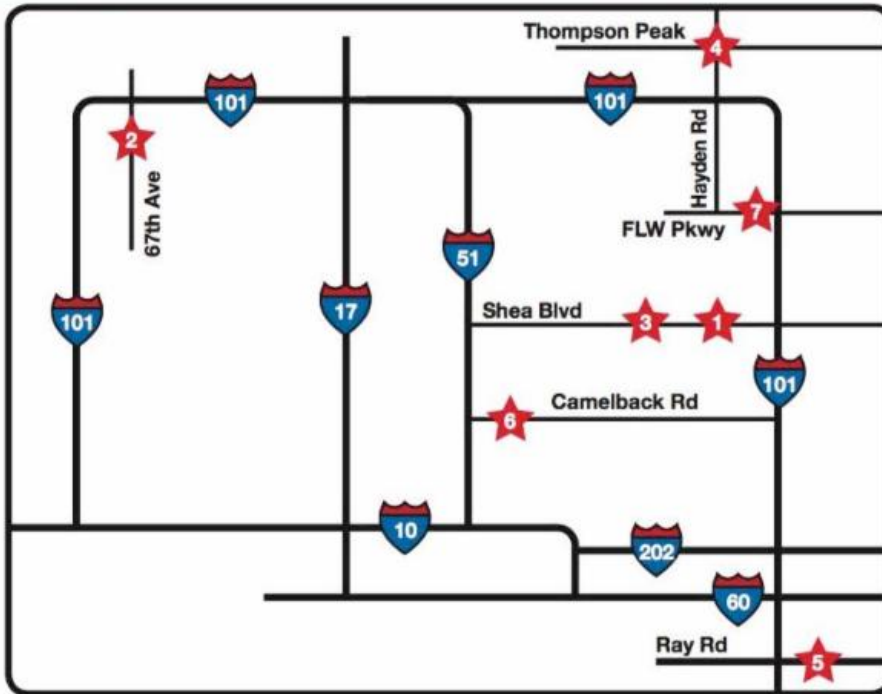

Experience the In-Store Difference

- 🐾 Knowledgeable, caring people to serve you
- 🐾 Fresh stock delivered weekly
- 🐾 No ordering – available now!
- 🐾 Hassle-free returns
- 🐾 Locally Owned & Operated

PET MARKET

My Pet's Choice!

SCOTTSDALE
7119 East Shea Blvd.
(480) 575-9292

GLENDALE

67th & 101 Loop (Southwest Corner)

PARADISE VALLEY

Tatum & Shea Intersection

Thompson Peak & Hayden Intersection

CHANDLER
2915 W. Ray Road
In with Whole Foods
(480) 821-4500

Ray Rd. & 101 Loop

NORTH SCOTTSDALE

Check out our events page www.choicepetmarket.com/events.

We always have live events happening at all of our stores.

To find your brands & special orders call 480-249-9656